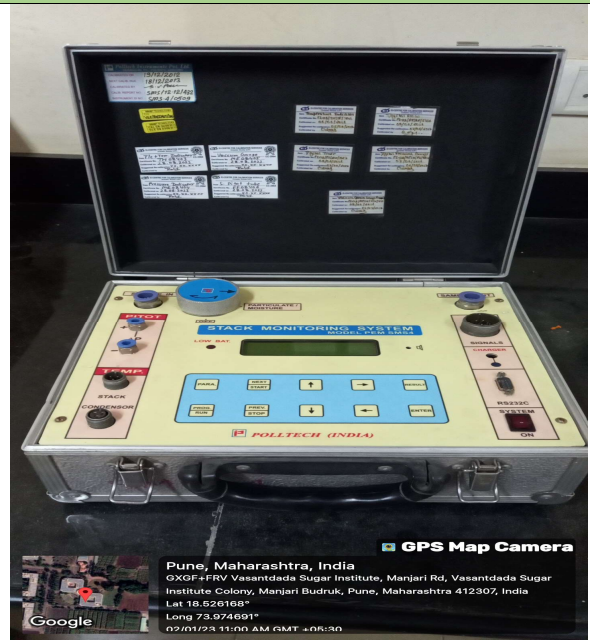

Stack Monitoring System